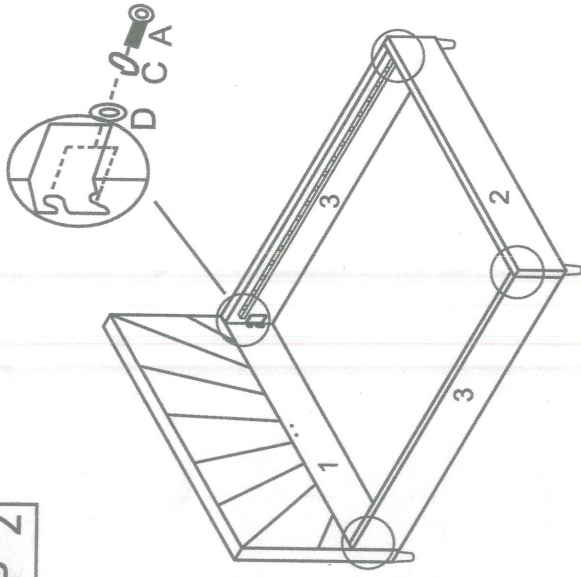

STEP 1

STEP 2

STEP 3

STEP 4

STEP 5

FULLY
SETUP

USE OF POWER TOOLS TO ASSEMBLE THIS PRODUCT WILL INVALIDATE ANY CLAIM AND MAY DAMAGE THIS PRODUCT MAKING IT UNSAFE.