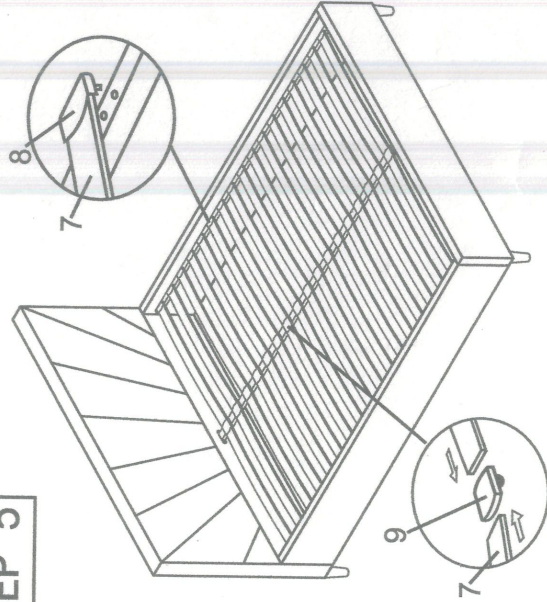

REF	HRDWARE NAME	QTY
A	M8*25 BOLT	12PCS
B	M8*35 BOLT	4 PCS
C	SPRING WASHER	8 PCS
D	FLAT WASHER	12PCS
E	NUT	4 PCS
F	ALLEN KEY	1 PC
G	OPEN SPANNER	1 PC

PART LIST

USE OF POWER TOOLS TO ASSEMBLE THIS PRODUCT WILL INVALIDATE ANY CLAIM AND MAY DAMAGE THIS PRODUCT MAKING IT UNSAFE.

STEP 1

STEP 2

STEP 3

STEP 4

STEP 5

FULLY
SETUP

USE OF POWER TOOLS TO ASSEMBLE THIS PRODUCT WILL INVALIDATE ANY CLAIM AND MAY DAMAGE THIS PRODUCT MAKING IT UNSAFE.