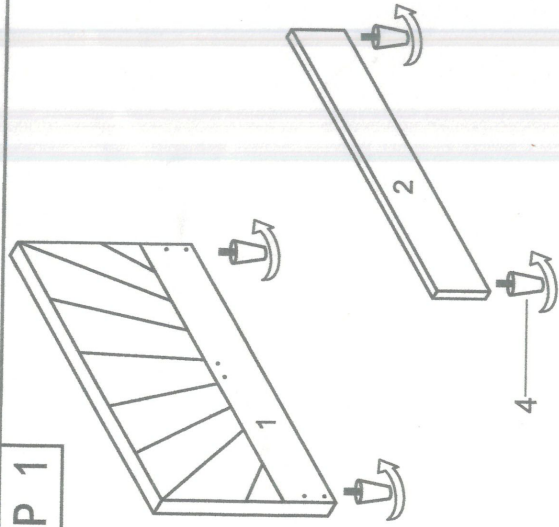

STEP 1

STEP 2

STEP 3

STEP 4

STEP 5

FULLY
SETUP

USE OF POWER TOOLS TO ASSEMBLE THIS PRODUCT WILL INVALIDATE ANY CLAIM AND MAY DAMAGE THIS PRODUCT MAKING IT UNSAFE.