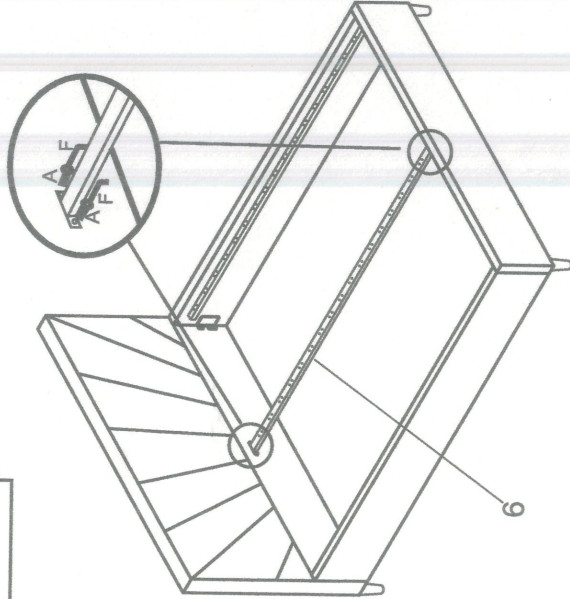

STEP 1

STEP 2

STEP 3

STEP 4

STEP 5

FULLY
SETUP

USE OF POWER TOOLS TO ASSEMBLE THIS PRODUCT WILL INVALIDATE ANY CLAIM AND MAY DAMAGE THIS PRODUCT MAKING IT UNSAFE.