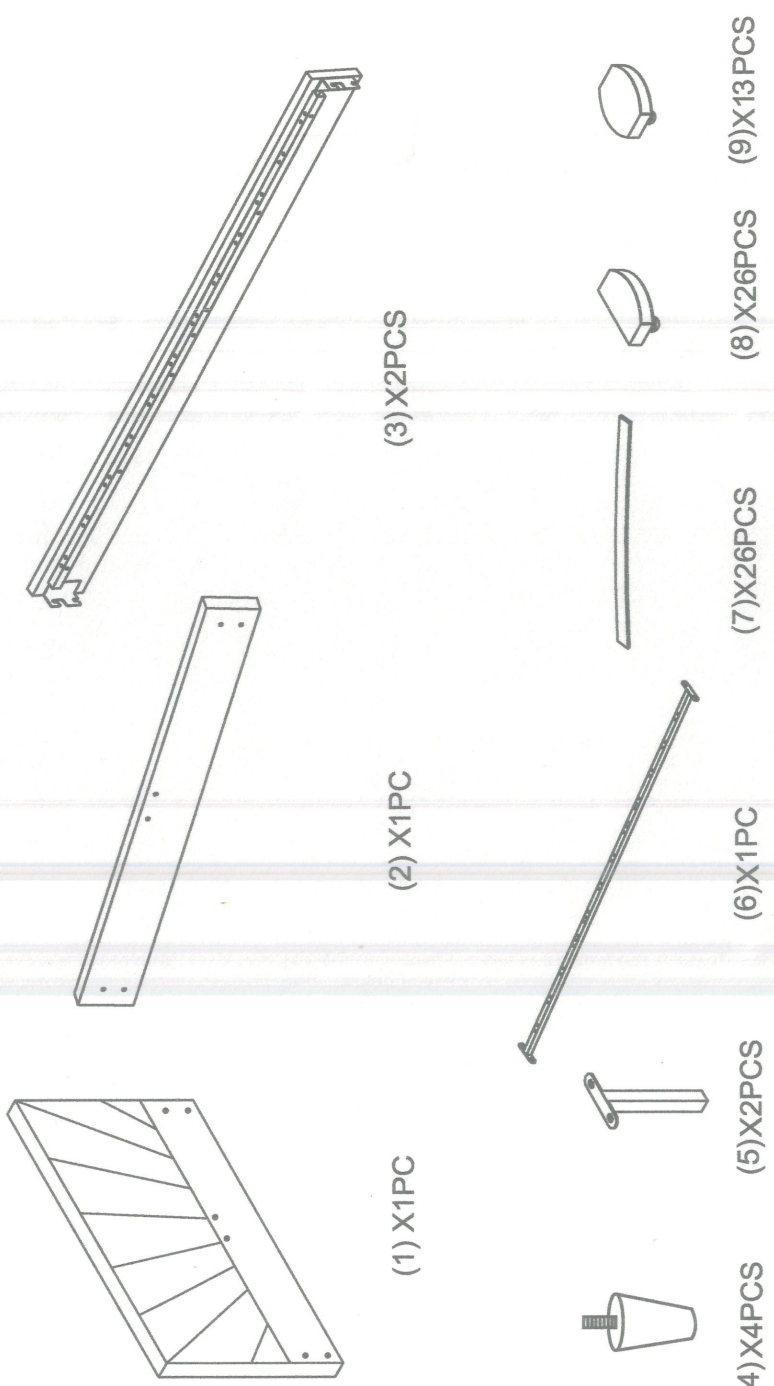

REF	HRDWARE NAME	QTY
A	M8*25 BOLT	12PCS
B	M8*35 BOLT	4 PCS
C	SPRING WASHER	8 PCS
D	FLAT WASHER	12PCS
E	NUT	4 PCS
F	ALLEN KEY	1 PC
G	OPEN SPANNER	1 PC

PART LIST

USE OF POWER TOOLS TO ASSEMBLE THIS PRODUCT WILL INVALIDATE ANY CLAIM AND MAY DAMAGE THIS PRODUCT MAKING IT UNSAFE.