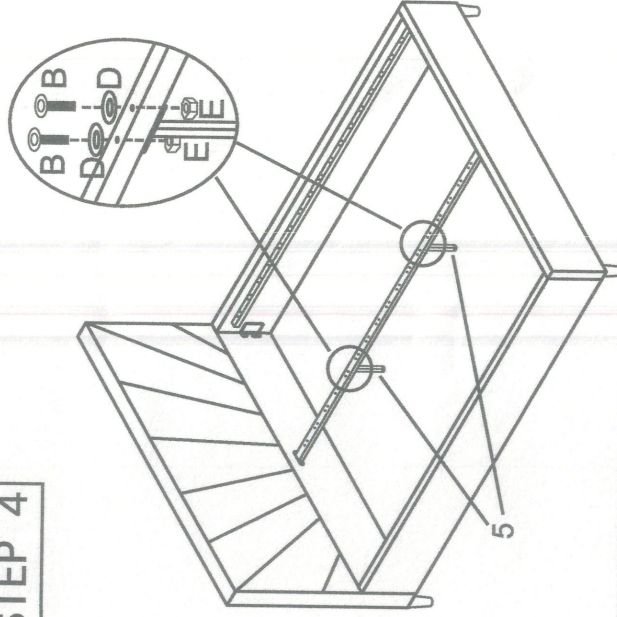

REF	HRDWARE NAME	QTY
A	M8*25 BOLT	12PCS
B	M8*35 BOLT	4 PCS
C	SPRING WASHER	8 PCS
D	FLAT WASHER	12PCS
E	NUT	4 PCS
F	ALLEN KEY	1 PC
G	OPEN SPANNER	1 PC

PART LIST

USE OF POWER TOOLS TO ASSEMBLE THIS PRODUCT WILL INVALIDATE ANY CLAIM AND MAY DAMAGE THIS PRODUCT MAKING IT UNSAFE.

STEP 1

STEP 2

STEP 3

STEP 4

STEP 5

FULLY
SETUP

USE OF POWER TOOLS TO ASSEMBLE THIS PRODUCT WILL INVALIDATE ANY CLAIM AND MAY DAMAGE THIS PRODUCT MAKING IT UNSAFE.